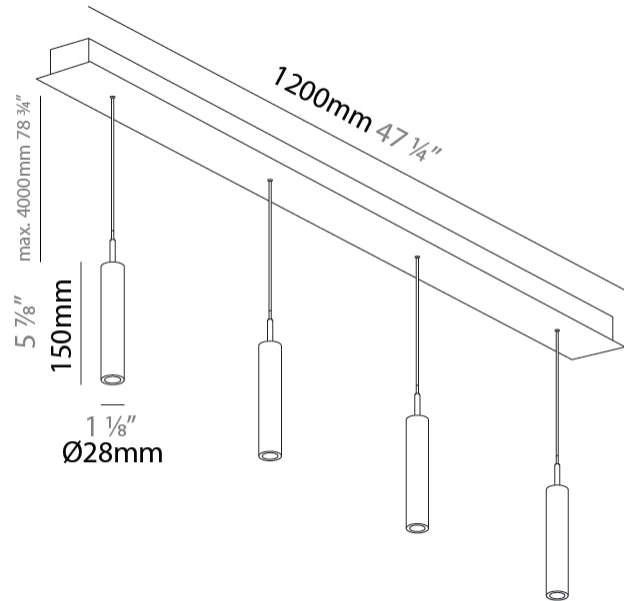

GENERAL

Series: G-Mini Channel
Subseries: G-Mini Channel Hangover
Partner: Prolicht
Division: Architectural
Installation: Suspension
Product Type: Clusters
Mounting Location: Ceiling
Light Distribution: Direct

PHYSICAL

Shape: Cylinder
Diameter (mm): 28
Diameter (in): 1 1/8
Length (mm): 1200
Length (in): 47 1/4
Height (mm): 150
Height (in): 5 7/8

Diffuser: Shine Ring - NOR / OPL / YEL / ORA / RED / BLU / GRN
Fixture Finish: SSR / BKV / CWI / CRY / HAB / UFT / ITA / RUA / FTG / MYG / LOD / PUS / FRO / FUP / KIA / POP / BLS / SPG / MEY / GOH / CHC / COM / ABZ / JAG / OBR / MOS / ROR
Accent Finish: NOF / COP / MIR / SSS
Fixture Material: Extruded Aluminum / Steel
Cable Details: 2000mm/78 3/4" / 4000mm/157 1/2" - Cable, Black, Green, Orange, Red, White

ELECTRICAL

Lamp Type: LED (Zhaga Standard)
Input Wattage (W): 26
Total Output Wattage (W): 23.7
Dimming: Tri-Mode (Non-Dimming and Phase Dimming (120Vac only) and 0-10V Dimming)
Driver Included: Yes
Driver Location: Integrated
Driver Type: Constant Current - Universal
Driver Class: Class 2
Input Voltage (V): 120 - 277

LED

Color Temperature (°K): 2700 / 3000 / 3500 / 4000
Max. Delivered Lumen (lm): 1546 / 1615 / 1705 / 1751
Nominal Lumen (lm): 1840 / 1949 / 2057 / 2112
CRI: >90 CRI
Lamp Life (hrs): 50000

OPTICAL

Beam Angle: 20 / 26 / 56

RATINGS AND CERTIFICATIONS

Certified By: Certified for North American Standards
IP rating: IP20