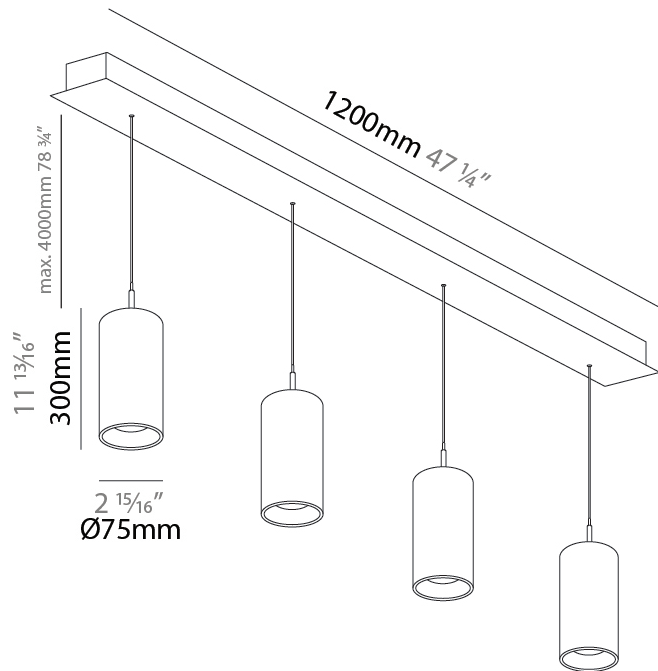

GENERAL

Series: G-Mini Channel
Subseries: G-Mini Channel Hangover
Partner: Prolicht
Division: Architectural
Installation: Suspension
Product Type: Clusters
Mounting Location: Ceiling
Light Distribution: Direct

PHYSICAL

Shape: Cylinder
Diameter (mm): 75
Diameter (in): 2 ¹⁵/₁₆
Length (mm): 1200
Length (in): 47 ¹/₄
Height (mm): 150
Height (in): 5 ⁷/₈

Diffuser: Shine Ring - NOR / OPL / YEL / ORA / RED / BLU / GRN
Fixture Finish: SSR / BKV / CWI / CRY / HAB / UFT / ITA / RUA / FTG / MYG / LOD / PUS / FRO / FUP / KIA / POP / BLS / SPG / MEY / GOH / CHC / COM / ABZ / JAG / OBR / MOS / ROR
Accent Finish: NOF / COP / MIR / SSS
Fixture Material: Extruded Aluminum / Steel
Cable Details: 2000mm/78 3/4" / 4000mm/157 1/2" - Cable, Black, Green, Orange, Red, White

ELECTRICAL

Lamp Type: LED (Zhaga Standard)
Input Wattage (W): 38
Total Output Wattage (W): 34.5
Dimming: Non-Dimmable
Driver Included: Yes
Driver Location: Integrated
Driver Type: Constant Current - Universal
Driver Class: Class 2
Input Voltage (V): 120 - 277

LED

Color Temperature (°K): 2700 / 3000 / 3500 / 4000
Max. Delivered Lumen (lm): Max 3171
Nominal Lumen (lm): Max 4231
CRI: >90 CRI
Lamp Life (hrs): 50000

OPTICAL

Beam Angle: 6 / 22 / 38

RATINGS AND CERTIFICATIONS

Certified By: Certified for North American Standards
IP rating: IP20