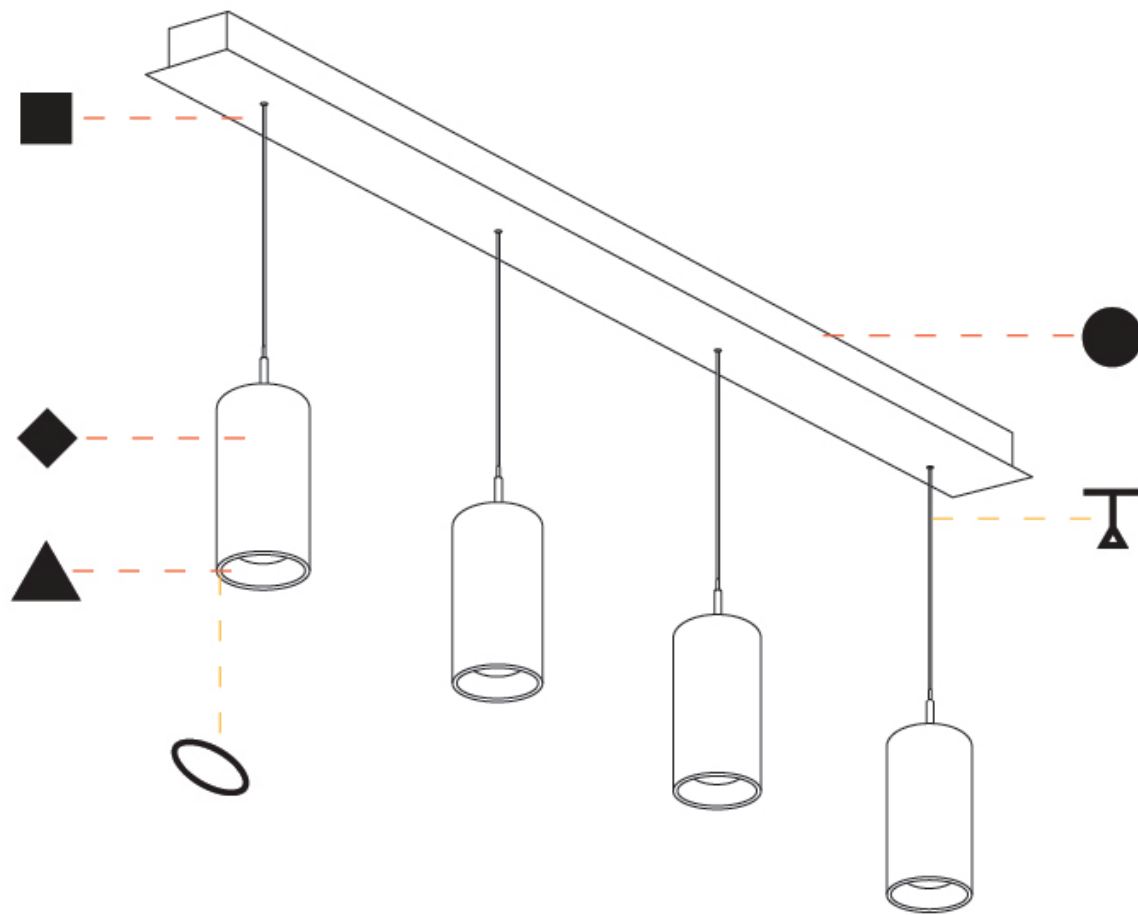

G-MINI CHANNEL HANGOVER SUSPENSION

A300625-

PROJECT	_____
TYPE	_____
SPECIFIER	_____
QUANTITY	_____
DATE	_____

A